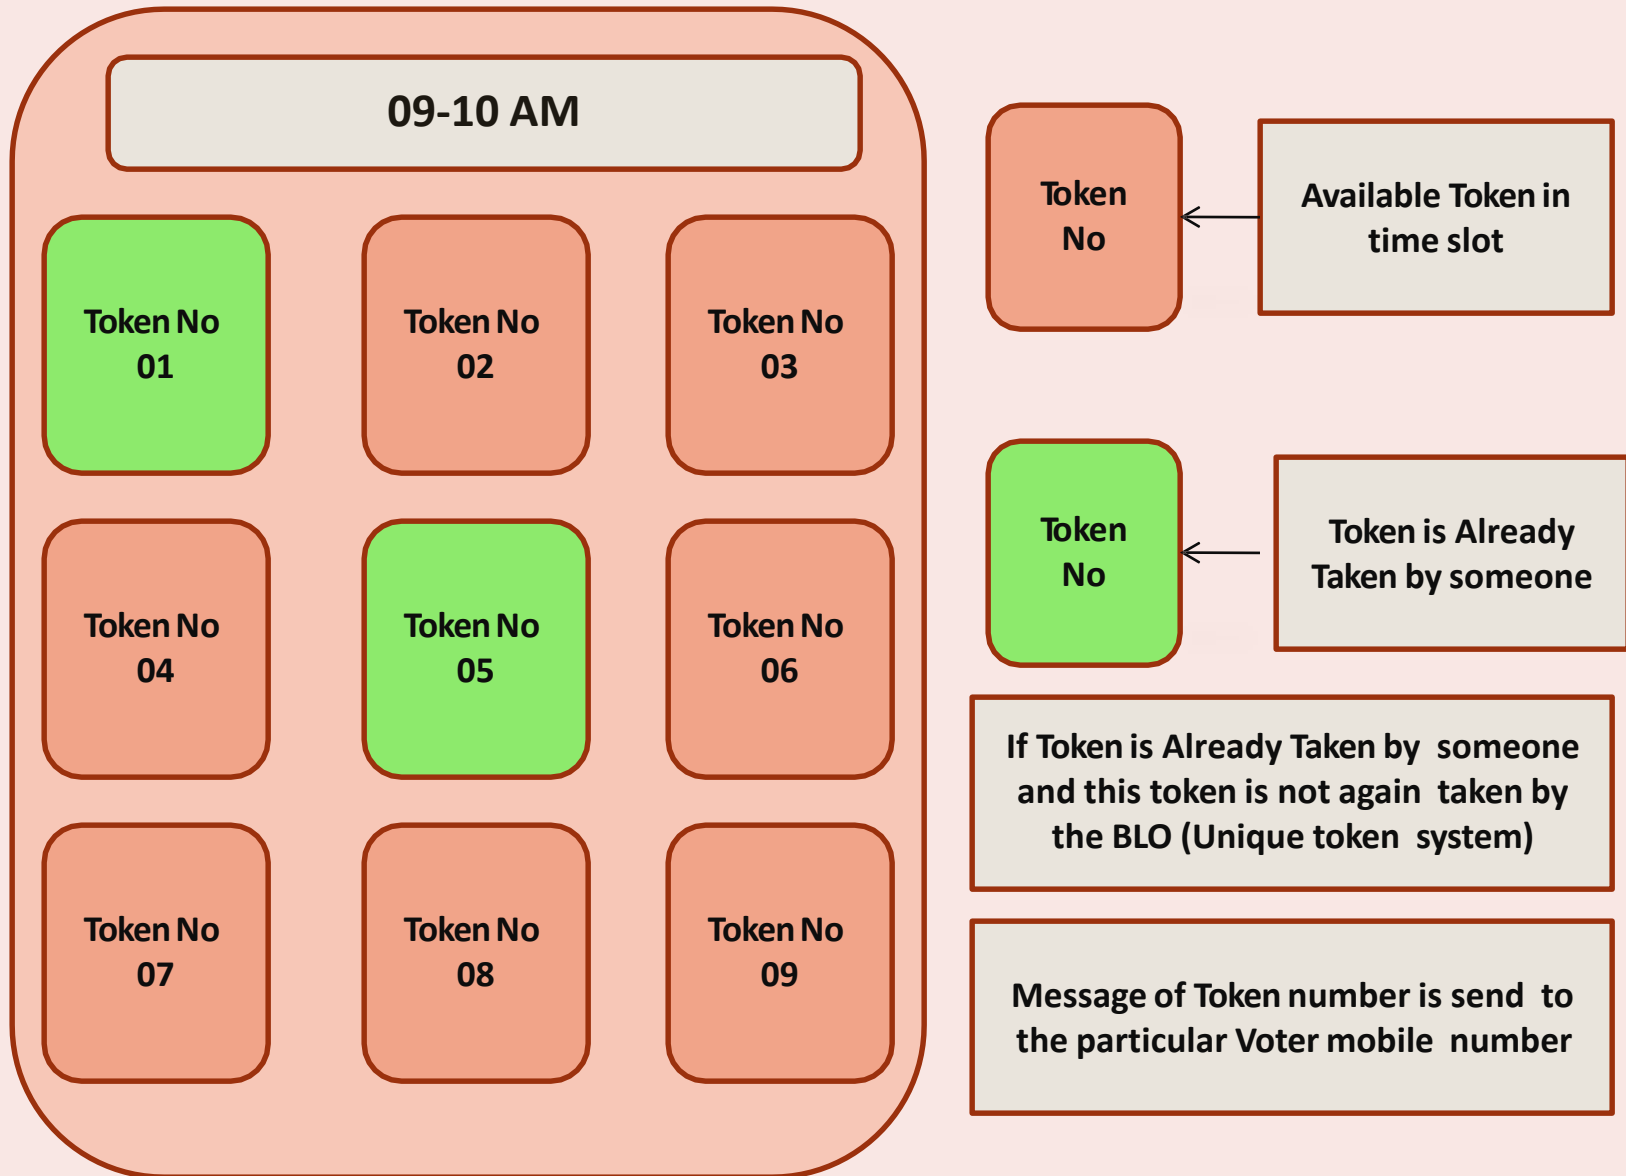

**UNIQUE TOKEN GENERATE SYSTEM FOR
QUEUE LESS VOTING**

1. QLESS VOTING TOKEN SYSTEM WORK IN TWO MODULES.
 1. SELF TOKEN GENERATED BY VOTER
 2. OR TOKEN GENERATED BY THE BLO.

1. SELF TOKEN GENERATED BY VOTER

Enter Voter Card Number

Submit

**Open the basic details
of the voter to verify.**

Generate Token

1. TOKEN GENERATE ACCORDING TO SELECTED TIME

2. TOKEN GENERATED BY THE BLO.

1. First of all Login by the BLO
2. According to the Polling Station list of all voter shown to BLO

A vertical stack of three input fields and a login button, all contained within a larger rounded rectangular container. The top field is labeled "BLO Mobile Number", the middle field is labeled "OTP", and the bottom field is labeled "Login". The "Login" button is highlighted in a darker orange color compared to the light green input fields.

**Your Token is expired please
Re-Schedule the token
by BLO**

**Prashant
Epic No. abc0123**

**Your Token Number is 01
Valid at Time 09:30 to 10:00**

Re-Schedule the token

**If the generated token is expired
then BLO has authorized to Re-
Schedule the token against
previous token next available
nearest time**