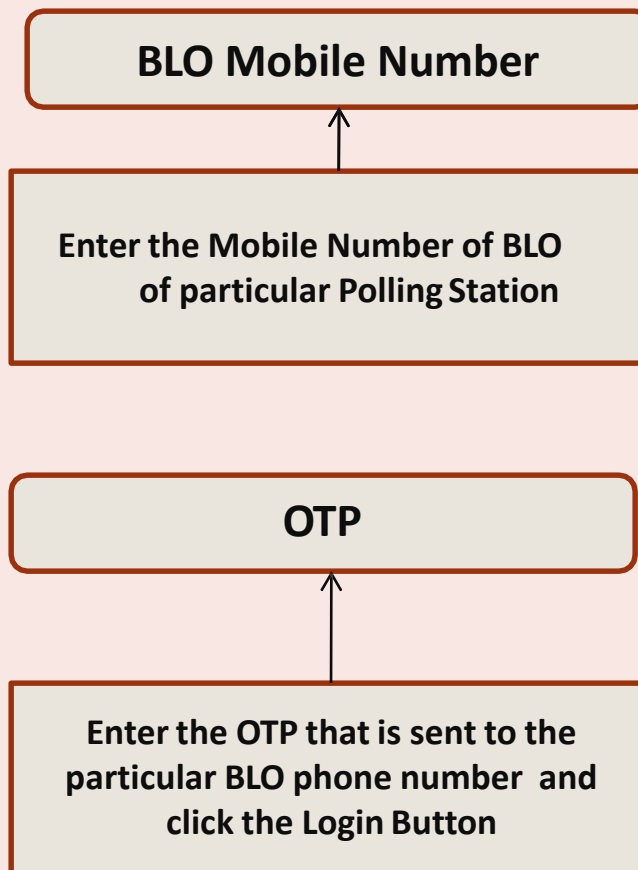

**UNIQUE TOKEN GENERATE SYSTEM FOR
QUEUE LESS VOTING**

1. QLESS VOTING TOKEN SYSTEM WORK IN TWO MODULES.
 1. SELF TOKEN GENERATED BY VOTER
 2. OR TOKEN GENERATED BY THE BLO.

1. SELF TOKEN GENERATED BY VOTER

Enter Voter Card Number

Submit

**Open the basic details
of the voter to verify.**

Generate Token

1. TOKEN GENERATE ACCORDING TO SELECTED TIME

2. TOKEN GENERATED BY THE BLO.

1. First of all Login by the BLO
2. According to the Polling Station list of all voter shown to BLO

A vertical stack of three input fields and a login button, all contained within a larger rounded rectangular container. The top field is labeled "BLO Mobile Number", the middle field is labeled "OTP", and the bottom field is labeled "Login". The "Login" button is highlighted in a darker orange color compared to the light green input fields.

Pooja
Epic no. mno0123

Search by Epic numner

Enter the Epic /voter ID Number to search the particular voter and select the person . At the same time of Token list will open to choose the token.

Token No 01	Token No 01	Token No 01
Token No 01	Token No 01	Token No 01
Token No 01	Token No 01	Token No 01